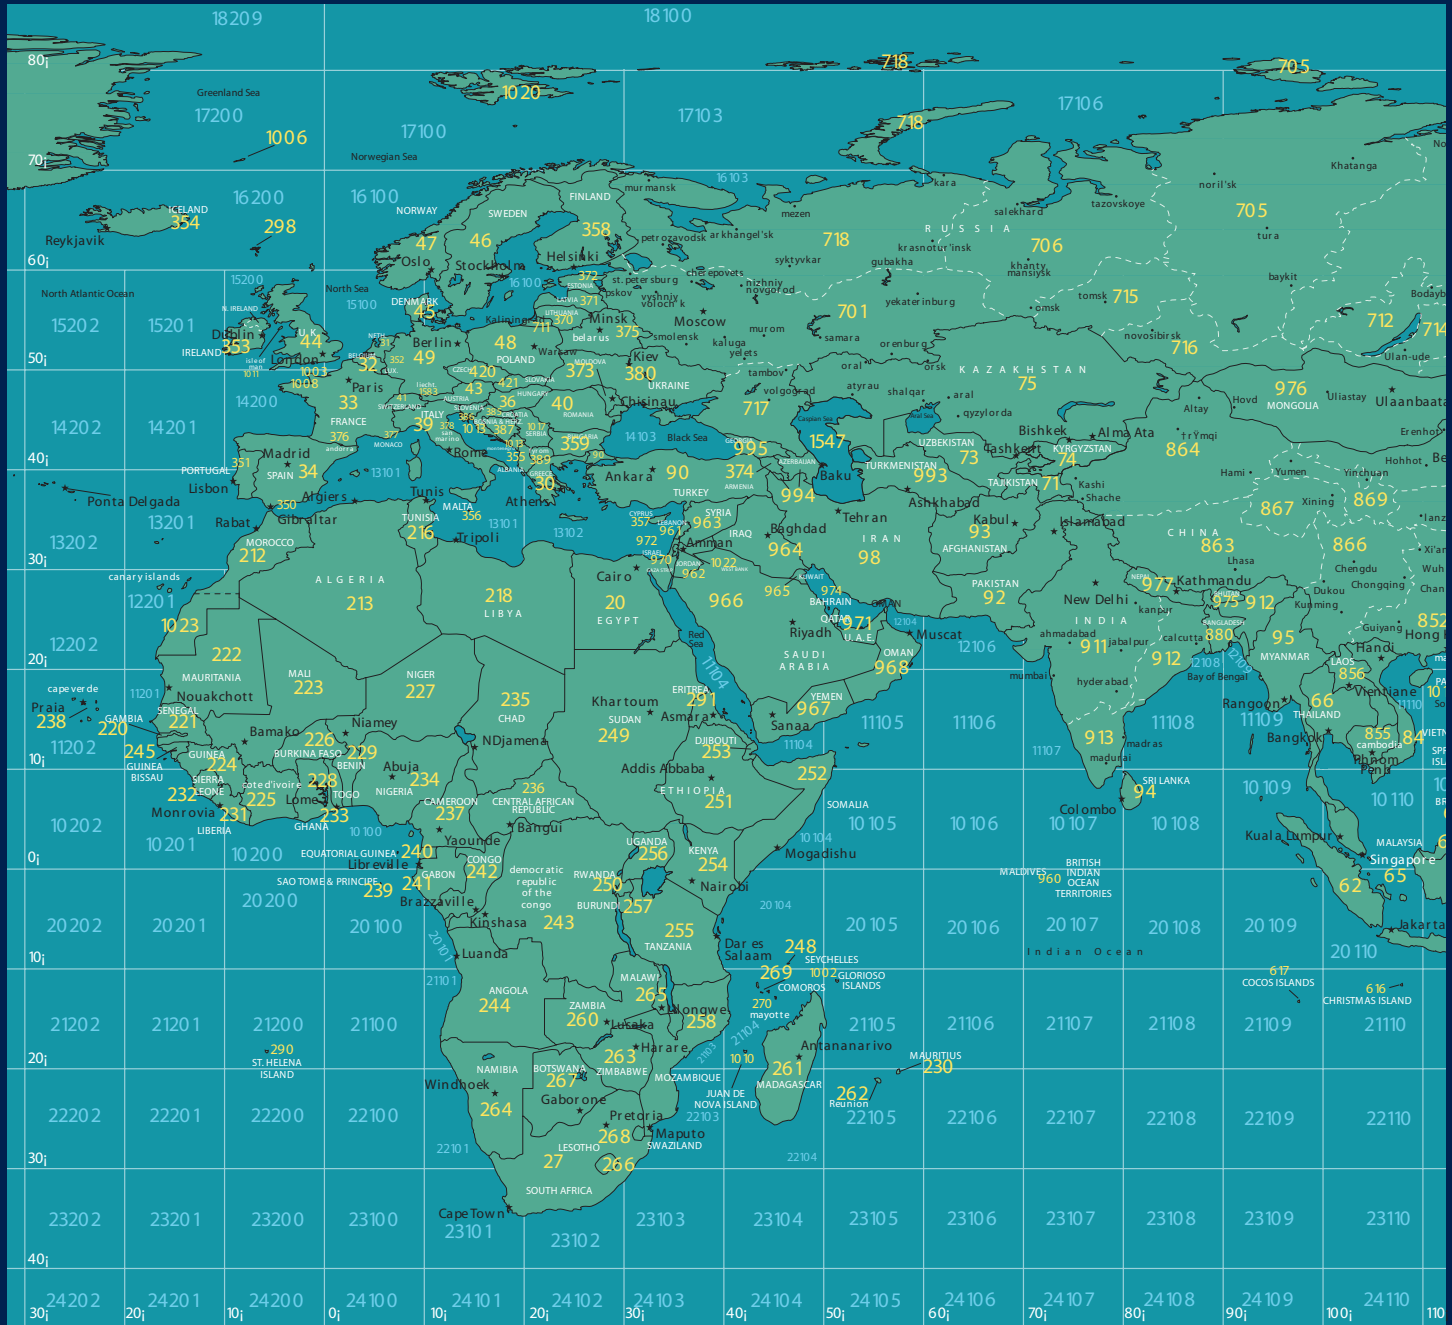

IRIDIUM GLOBAL PAGING SERVICE

Europe, Africa, the Middle East; portions of Asia
the Atlantic, Arctic, and Indian Oceans

22209 Maritime MDA

551 Land MDA

For MDAs covering oceans, use degrees longitude and latitude (printed in white) to find your location and the appropriate MDA.